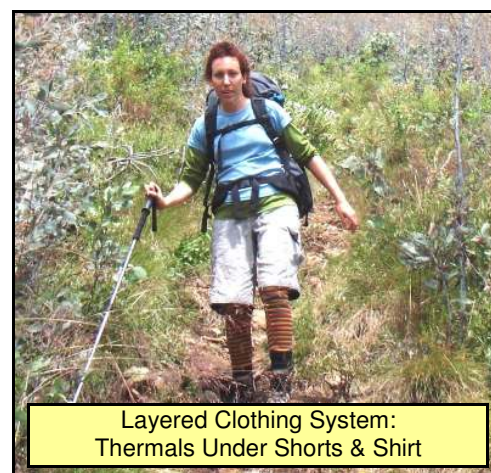

Base Layers					
Summer /Spring	Fabric	Features	Qualities / Suggested use	Ladies Mens	Price
Lowe Alpine Escalante	Nylon	UFP 30 protection Ventilating mesh panels Short & Long Sleeve	Light, fast drying Active, stylish cut	♀ ♂	$89.00 $99.00
Mont Lifestyle Shirt	Dry Keep Me Supplex	Bug off treatment, Long sleeve, Chest pockets	Light, fast drying Bush walking / travel	♂	$89.00
Mont Vented Shirt	Pro Dry Plus Supplx	Bug off treatment, 2 chest pockets Mesh back panels	Light & fast drying Hot weather use	♂	$89.00
OR Sequence Zip	Dri Release Wool Fresh Guard Polyester	Zip neck, Long sleeve, 12% merino wool	Light, breathable Outdoor / everyday use	♀ ♂	$69.95
OR Sequence Tee	Dri Release Wool Fresh Guard Polyester	Short sleeve, crew neck, 12% merino wool	Light, breathable Outdoor / everyday use	♀ ♂	$49.95
OR Revel Tank	Dri Release Wool Fresh Guard Polyester	V-neck tank top, Lycra, stretch, Built in bra support	Active use Rock climbing	♀	$45.95
Lowe Alpine Time Out Zip Tee	DryFlo Polyester	Antibacterial treatment, Zip neck, short sleeve	Light, fast drying Comfy active use	♀ ♂	$69.95
Icebreaker Superfine	100% NZ Merino Wool	140-190 weight, Crew & v neck tee & tank	Light, breathable Active use / travel	♀ ♂	from $79.00

Base Layers					
Autumn / Winter	Fabric	Features	Qualities / Suggested use	Ladies Mens	Price
Intertrek Thermals	Polypropylene	Long & short sleeve Crew & zip neck Long johns	Fast drying, light warmth	♀ ♂	from $39.95
Lowe Alpine Light Thermals	DryFlo Polyester	Long & short sleeve Crew neck, long johns	Fast drying, light warmth, active use	♀ ♂	from $59.95
Lowe Alpine Full Thermals	DryFlo Polyester	Long sleeve crew & zip Neck, long johns	Cosy warmth Active snow use	♀ ♂	from $79.95
Lowe Alpine Seamless	DryZone Nylon	Long & short sleeve crew Long johns	Tight fitting Active snow use	♀ ♂	from $84.95
Icebreaker Bodyfit 200	100% NZ Merino Wool	Crew neck, short & long sleeve, long johns	Light weight warmth Active / everyday use	♀ ♂	from $79.00
Icebreaker Bodyfit 260	100% NZ Merino Wool	Crew & zip neck Thumb loops Long johns	Breathable, cosy warmth, active use	♀ ♂	from $119.00

We have a huge range of clothing, too numerous to mention here. This is a selection.
Other brands and styles are available here at The Wilderness Shop