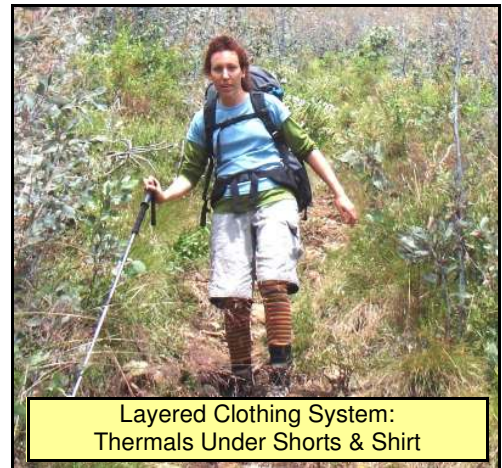

Base Layers					
Summer /Spring	Fabric	Features	Qualities / Suggested use	Ladies Mens	Price
Lowe Alpine Escalante	Nylon	UFP 30 protection Ventilating mesh panels Short & Long Sleeve	Light, fast drying Active, stylish cut	♀ ♂	$89.00 $99.00
Mont Lifestyle Shirt	Dry Keep Me Supplex	Bug off treatment, Long sleeve, Chest pockets	Light, fast drying Bush walking / travel	♂	$89.00
Mont Vented Shirt	Pro Dry Plus Supplx	Bug off treatment, 2 chest pockets Mesh back panels	Light & fast drying Hot weather use	♂	$89.00
OR Sequence Zip	Dri Release Wool Fresh Guard Polyester	Zip neck, Long sleeve, 12% merino wool	Light, breathable Outdoor / everyday use	♀ ♂	$69.95
OR Sequence Tee	Dri Release Wool Fresh Guard Polyester	Short sleeve, crew neck, 12% merino wool	Light, breathable Outdoor / everyday use	♀ ♂	$49.95
Lowe Alpine Time Out Zip Tee	DryFlo Polyester	Antibacterial treatment, Zip neck, short sleeve	Light, fast drying Comfy active use	♀ ♂	$69.95

Base Layers					
Autumn / Winter	Fabric	Features	Qualities / Suggested use	Ladies Mens	Price
Intertrek Thermals	Polypropylene	Long & short sleeve Crew & zip neck Long johns	Fast drying, light warmth	♀ ♂	from $39.95
Lowe Alpine Light Thermals	DryFlo Polyester	Long & short sleeve Crew neck, long johns	Fast drying, light warmth, active use	♀ ♂	from $59.95
Lowe Alpine Full Thermals	DryFlo Polyester	Long sleeve crew & zip Neck, long johns	Cosy warmth Active snow use	♀ ♂	from $79.95
Drizabone Thermals	100% Fine Merino Wool	Crew & zip neck Long johns	Light weight warmth Travel / everyday use	♀ ♂	from $79.95
Icebreaker Bodyfit 200	100% NZ Merino Wool	Crew neck, short & long sleeve, long johns	Light weight warmth Active / everyday use	♀ ♂	from $99.95
Icebreaker Bodyfit 260	100% NZ Merino Wool	Crew & zip neck Thumb loops Long johns	Breathable, cosy warmth, active use	♀ ♂	from $119.95

We have a huge range of clothing, too numerous to mention here. This is a selection.
Other brands and styles are available here at The Wilderness Shop