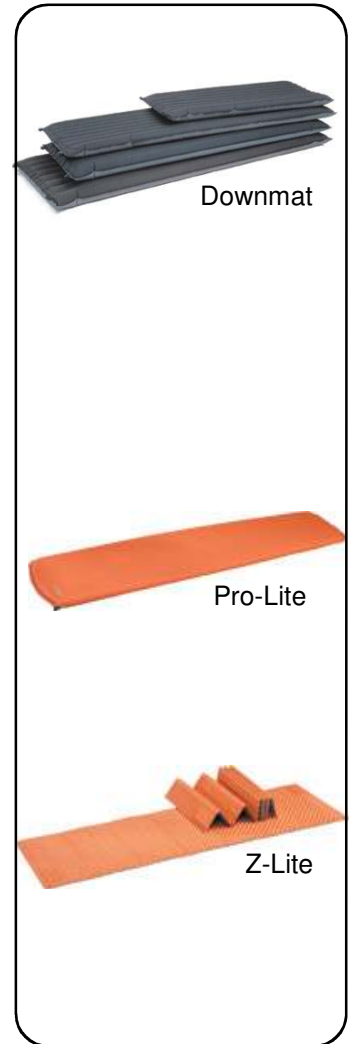

SLEEPING MATS

Buying Guide to Sleeping Mats & Bivy Bags

July 25, 2010

969 Whitehorse Road, Box Hill, 3128. Tel:(03) 9898 3742

E: info@wildernessshop.com.au Fax:(03) 9899 5398

www.wildernessshop.com.au

| EXPED | EXPEDITION EQUIPMENT | Length | Thickness | R-rating | Weight (Down & SynMat includes pump sack) | Price |
|---------------------|----------------------|-------------------------|-----------|----------|--|-----------------------|
| Downmat 7 | | 178 cm | 7.0 cm | 5.9 | 910 g | \$259 |
| Downmat 7 Delux | | 197 cm | 7.0 cm | 5.9 | 1050 g | \$279 |
| Downmat 9 | | 178 cm | 9.0 cm | 8.0 | 1000 g | \$289 |
| Downmat 9 Delux | | 197 cm | 9.0 cm | 8.0 | 1260 g | \$309 |
| SynMat 7 | | 178 cm | 7.0 cm | 4.9 | 910 g | \$199 |
| SynMat 7 Delux | | 197 cm | 7.0 cm | 4.9 | 1090 g | \$219 |
| SynMat 9 Delux | | 197 cm | 9.0 cm | 6.0 | 1160 g | \$259 |
| Sim Light 2.5 BP SL | | 182 cm | 2.5 cm | 2.1 | 630 g | \$149 |
| Sim Light 2.5 SL | | 120 cm or 182 cm | 2.5 cm | 2.2 | 460 g / 690 g | \$99 / \$139 |
| Sim Light 3.8 SL | | 182 cm | 3.8 cm | 3.4 | 890 g | \$149 |
| Sim Light 5 | | 182 cm | 5.0 cm | 4.6 | 990 g | \$159 |
| Sim Light 5 Delux | | 193 cm | 5.0 cm | 4.6 | 1380 g | \$179 |
| Sim Light 10 Delux | | 193 cm | 10.0 cm | 9.5 | 2280 g | \$245 |
| Airmat 7.5 | | 182 cm | 7.5 cm | 0.7 | 530 g | \$79 |
| Foam Tent Floor | | 200 cm | 0.3 cm | 0.9 | 550 g | \$59 |
| THERMAREST | | | | | | |
| Basecamp | | 183 cm | 4.0 cm | 5.8 | 1220 g | \$159.95 |
| Trail Pro | | 183 cm | 5.0 cm | 3.8 | 910 g | \$189.95 |
| Prolite Plus | | 183 cm | 3.8 cm | 3.8 | 680 g | \$229.95 |
| Prolite Plus Womens | | 168 cm | 3.8 cm | 4.6 | 680 g | \$229.95 |
| Prolite | | 119 cm or 183 cm | 2.5 cm | 2.2 | 310 g / 460 g | \$174.95 / \$219.95 |
| Prolite Womens | | 168 cm | 2.5 cm | 2.8 | 460 g | \$199.95 |
| NeoAir | | 168 cm or 183 cm | 6.3 cm | 2.5 | 370 g / 410 g | \$299.95 / \$329.95 |
| Ridgerest Regular | | 183 cm | 1.5 cm | 2.6 | 400 g | \$69.95 |
| Ridgerest Long | | 196 cm | 1.5 cm | 2.6 | 450 g | \$99.95 |
| Z-Lite Short | | 130 cm | 2.0 cm | 2.2 | 310 g | \$69.95 |
| Z-Lite Regular | | 183 cm | 2.0 cm | 2.2 | 440 g | \$99.95 |
| MONT | | | | | | |
| Warmlite | | 183 cm std 198 cm xl | 7.0 cm | 4.1 | 680 g | \$179 std \$189 xl |