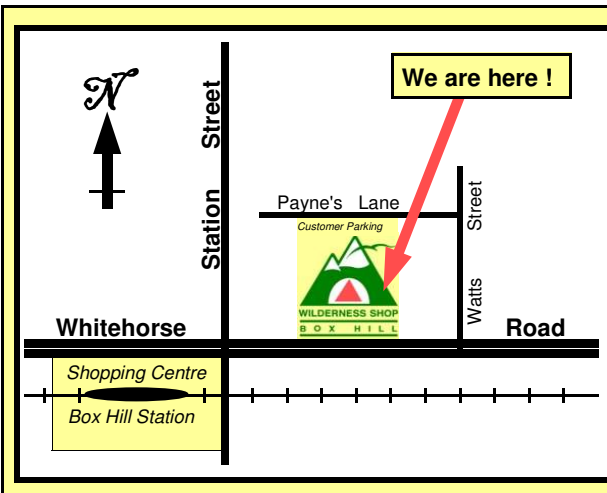

www.snowpeak.com

Gigapower Stove

THE WILDERNESS SHOP

Equipment Specialists in
Adventure Travel, Bushwalking,
Rock Climbing and Cross Country Skiing.

www.wildernessshop.com.au

969 Whitehorse Road, BOX HILL VIC 3128
Tel: (03) 9898 3742 Fax: (03) 9899 5398
Email: info@wildernessshop.com.au
ABN 25 005 722 010